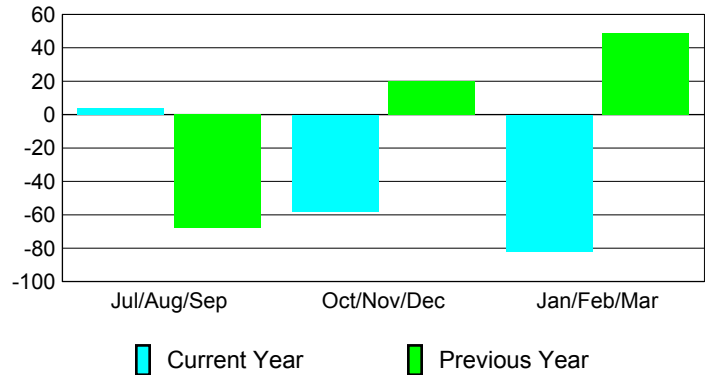

Comparison of Membership Gain/Loss

Current Year Compared to the Previous Year