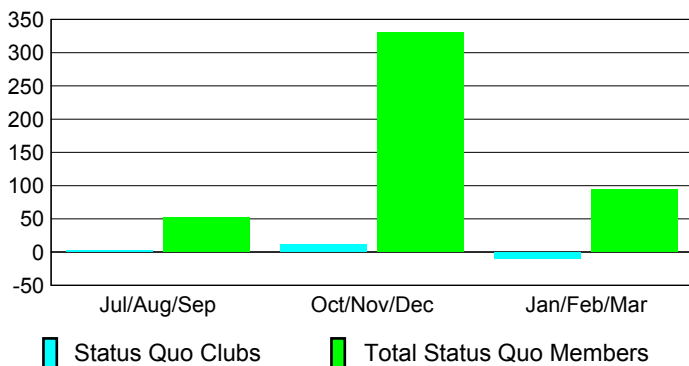

Club Results 2009-2010

Goal, New, Dropped, Gain/Loss

Comparison of Club Gain/Loss

Current Year Compared to the Previous Year

YTD Status Quo Clubs 2009-2010

Status Quo Clubs Compared to Status Quo Members

MEMBERSHIP

Membership Results
2009-2010

Membership
2008-2009

Month	Net Memb Goal	Actual New Memb	Actual Dropped Memb	Gain/Loss of Memb	Gain/Loss of Memb
Jul/Aug/Sep	25	41	-37	4	-68
Oct/Nov/Dec	90	74	-132	-58	20
Jan/Feb/Mar	125	62	-144	-82	49
Totals	240	177	-313	-136	1