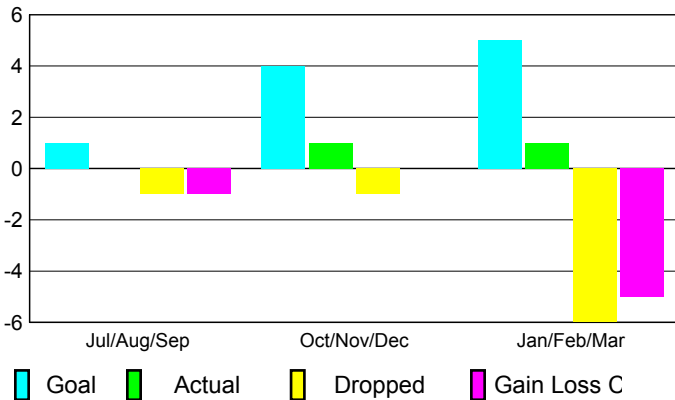

2009-2010 GMT Quarterly Report for District (or Undistricted) **District 306 C1**

GMT: Adv K G RAMA KRISHNA MUR

Location: REP OF SRI LANKA

GMT CA: 6

CLUBS

Club Results
2009-2010

Clubs
2008-2009

Month	New Club Goal	Actual New Clubs	Actual Dropped Clubs	Gain/Loss of Clubs	Gain/Loss of Clubs
Jul/Aug/Sep	1	0	-1	-1	-1
Oct/Nov/Dec	4	1	-1	0	1
Jan/Feb/Mar	5	1	-6	-5	1
Totals	10	2	-8	-6	1

Club Results 2009-2010

Goal, New, Dropped, Gain/Loss

Comparison of Club Gain/Loss

Current Year Compared to the Previous Year

YTD Status Quo Clubs 2009-2010

Status Quo Clubs Compared to Status Quo Members

MEMBERSHIP

Membership Results
2009-2010

Membership
2008-2009

Month	Net Memb Goal	Actual New Memb	Actual Dropped Memb	Gain/Loss of Memb	Gain/Loss of Memb
Jul/Aug/Sep	25	41	-37	4	-68
Oct/Nov/Dec	90	74	-132	-58	20
Jan/Feb/Mar	125	62	-144	-82	49
Totals	240	177	-313	-136	1