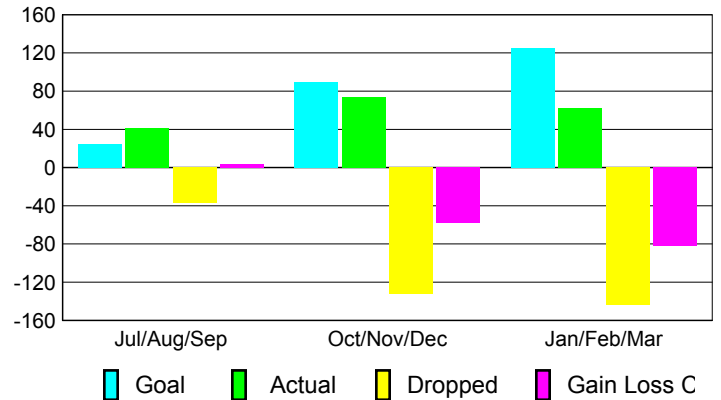

Membership Results 2009-2010

Goal, New, Dropped, Gain/Loss