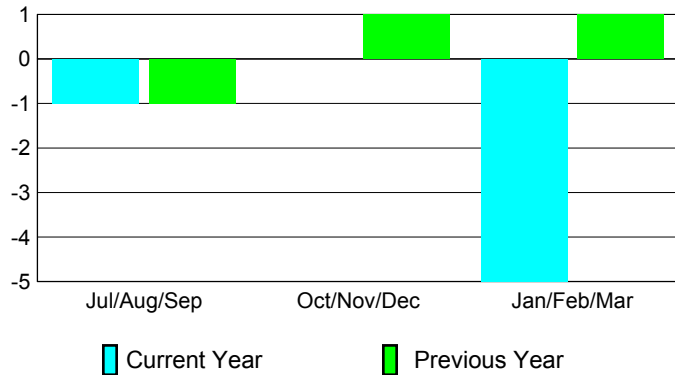

2009-2010 GMT Quarterly Report for District (or Undistricted) **District 306 C1**

GMT: Adv K G RAMA KRISHNA MUR

Location: REP OF SRI LANKA

GMT CA: 6

CLUBS

Club Results
2009-2010

Clubs
2008-2009

Month	New Club Goal	Actual New Clubs	Actual Dropped Clubs	Gain/Loss of Clubs	Gain/Loss of Clubs
Jul/Aug/Sep	1	0	-1	-1	-1
Oct/Nov/Dec	4	1	-1	0	1
Jan/Feb/Mar	5	1	-6	-5	1
Totals	10	2	-8	-6	1

Club Results 2009-2010

Goal, New, Dropped, Gain/Loss

Comparison of Club Gain/Loss

Current Year Compared to the Previous Year

YTD Status Quo Clubs 2009-2010

Status Quo Clubs Compared to Status Quo Members

MEMBERSHIP